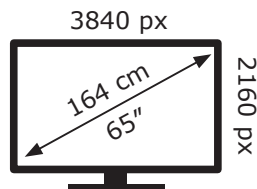

ENERGY

LG Electronics

65NANO903NA

118 kWh/1000h

ABCDEF**G**

139 kWh/1000h

2019/2013